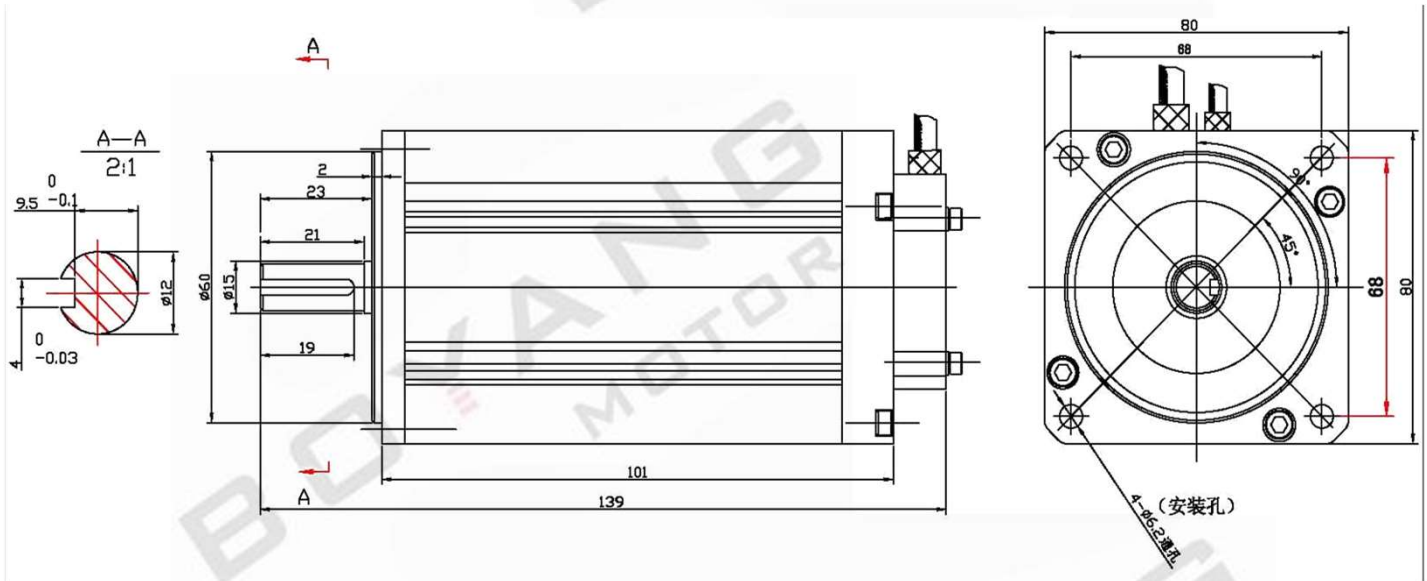

3 Phase DC brushless motor  
size: 80mm power: 350-550W

- Long Life and Highly Reliable
- Compact Size with High Power Density
- Size: 80mm diameter
- Singleshaft or double shaft
- Three phase and 8 poles
- cw & ccw
- Speed control & hall sensor
- Different winding and mechanical modification

**BY80BL**

**Dimensions**

**Specification**

Model	Rated Voltage (V)	Rated Speed (RPM)	No Load Speed (RPM)	Rated Current (A)	No Load Current (A)	Rated Torque (N.M)	Winding Type	Power (watts)	Weight (g)
BY80BL350	220VAC	5000	6000	2.1		0.65	Y	350	2000
BY80BL450	110VAC	5000	6000	5.4		0.85	Y	450	2400
BY80BL300	12VDC	6000	7000	30	2.2	0.1	Y	300W	3000